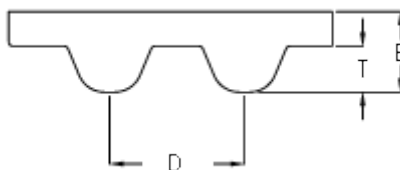

Data Sheet

Article number: 602932751065

Description: Gates timing belt POWERGRIP®
GTX 3850 14MX 55

Measures

D (Pitch)	= 14
Height B mm	= 10
Height T mm	= 6
Length	= 3850
Number of teeth	= 275
Type	= 3850 14MX 55
Width	= 55